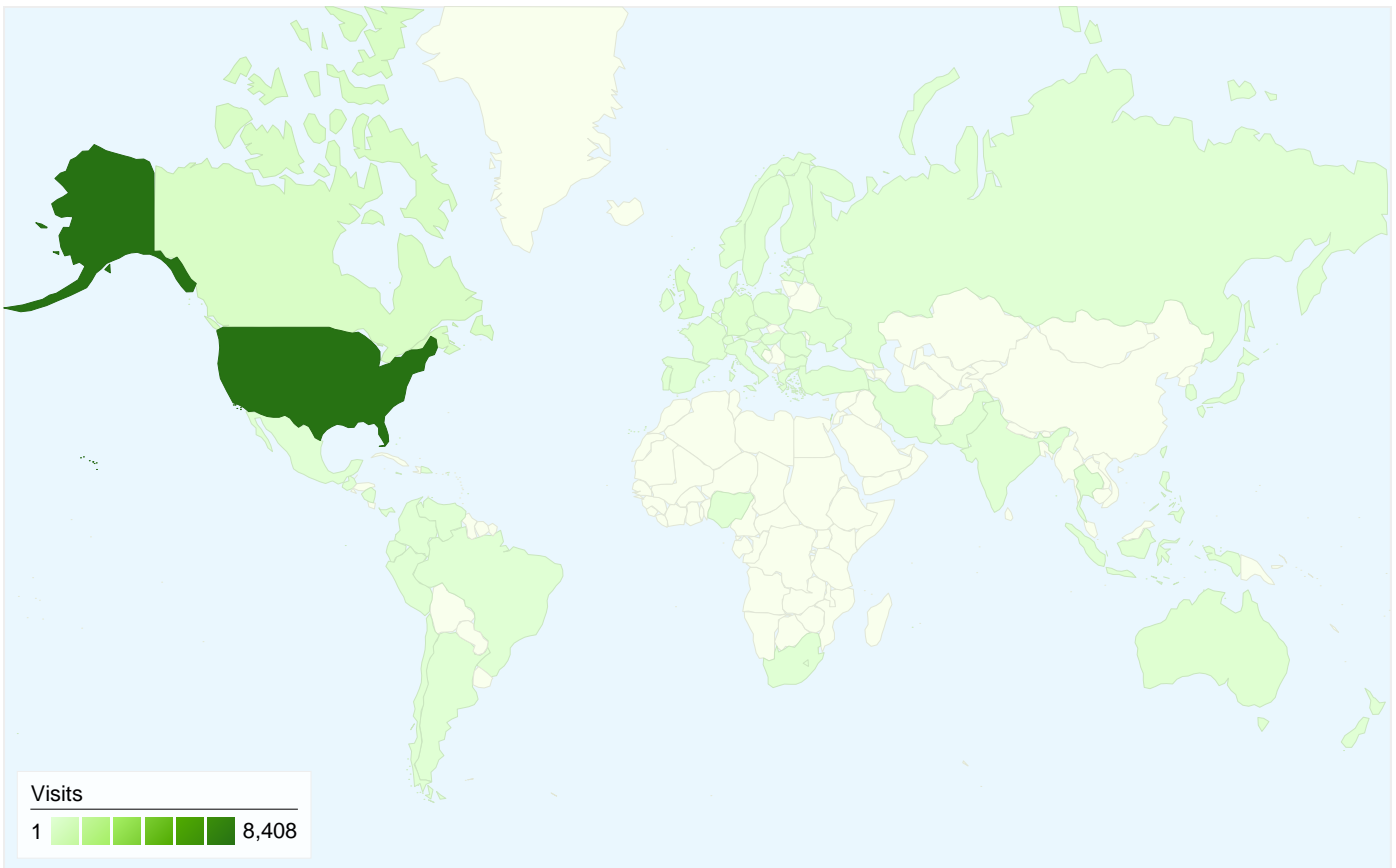

Map Overlay

Comparing to: Site

9,913 visits came from 67 countries/territories

Site Usage

Visits	Pages/Visit	Avg. Time on Site	% New Visits	Bounce Rate	
9,913 % of Site Total: 100.00%	2.91 Site Avg: 2.91 (0.00%)	00:03:12 Site Avg: 00:03:12 (0.00%)	74.31% Site Avg: 74.21% (0.14%)	62.89% Site Avg: 62.89% (0.00%)	
Country/Territory	Visits	Pages/Visit	Avg. Time on Site	% New Visits	Bounce Rate
United States	8,408	3.03	00:03:21	72.79%	61.92%
Canada	353	2.72	00:03:24	74.22%	63.74%
United Kingdom	286	2.56	00:02:44	80.07%	66.78%
Israel	262	1.58	00:01:31	91.98%	79.01%
Germany	131	2.51	00:02:44	87.79%	53.44%
Australia	86	1.43	00:01:49	93.02%	73.26%
France	45	1.47	00:01:09	93.33%	68.89%
Netherlands	34	1.71	00:02:14	61.76%	64.71%
Portugal	30	1.67	00:00:56	66.67%	73.33%
(not set)	24	1.67	00:02:43	87.50%	70.83%